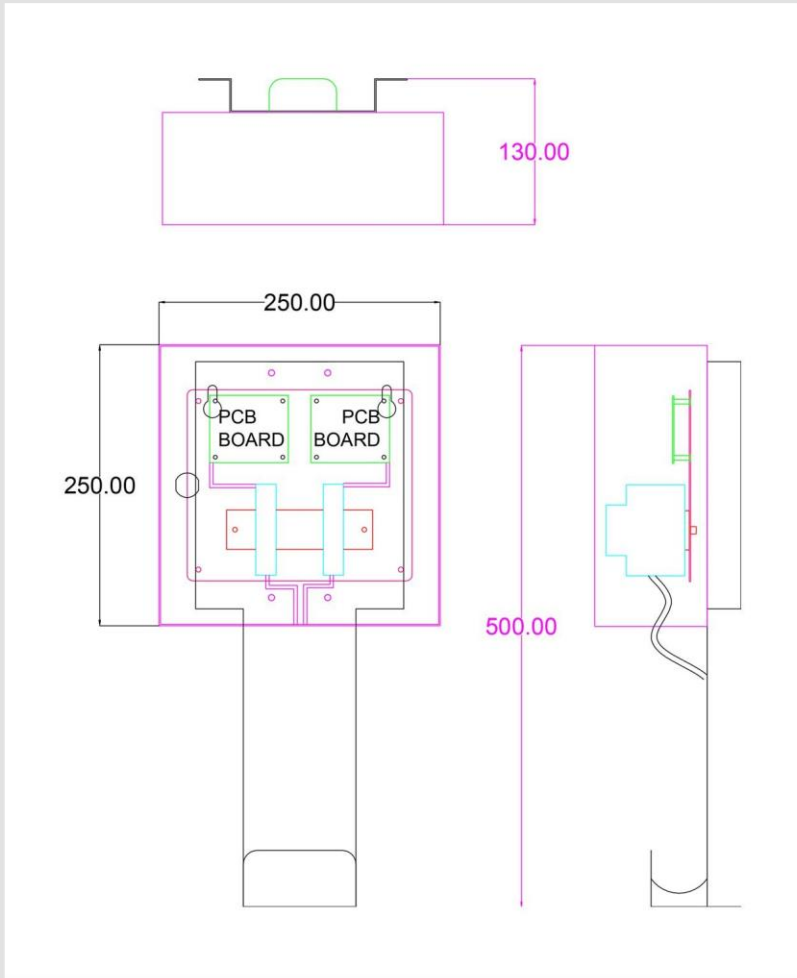

Wall Mounted