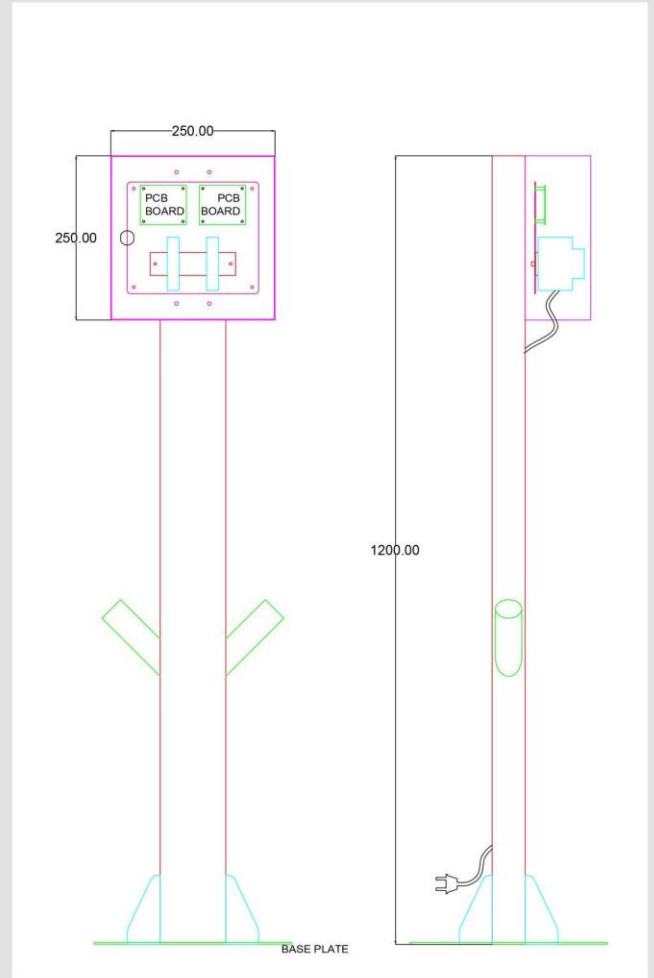

Stand Mounted

N O R D I S C H E **MAX** will be available in two colors